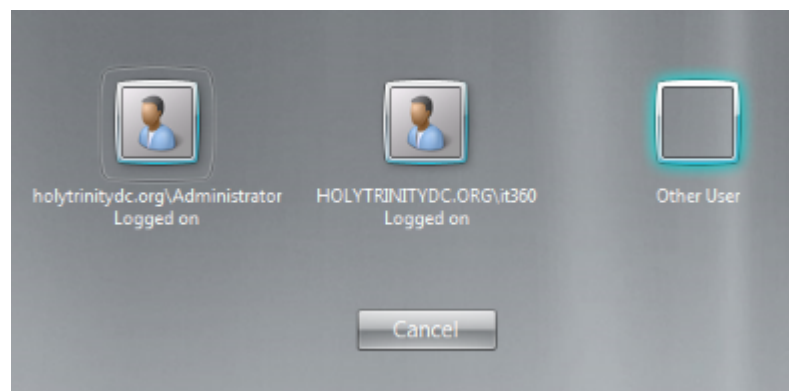

RE Catechist – Log in

1. Press Ctrl + Alt + Delete on the keyboard

2. Review and agree to the computer use policy.

3. Select "Other User"

4. Enter the following credentials.

Username: recatechist
Password: ignatius